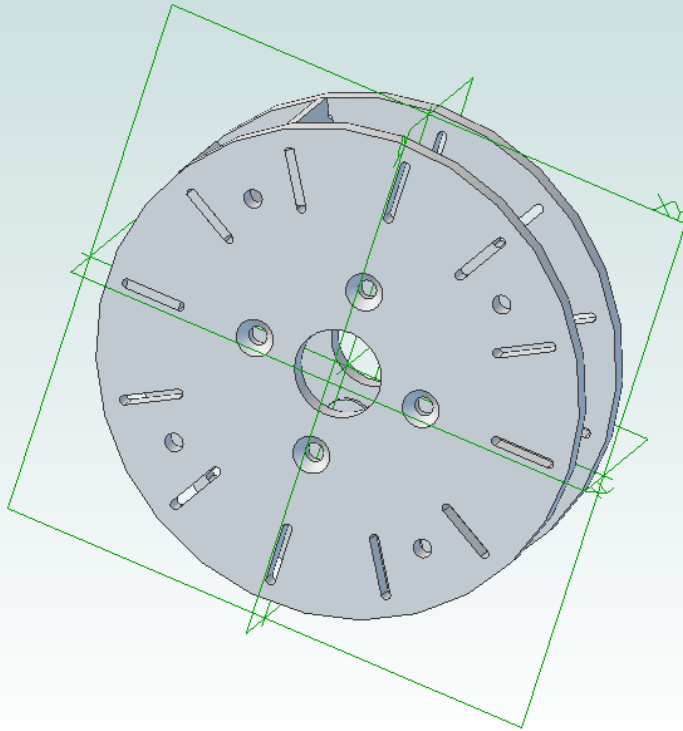

## Fixed 2-leg Shoulder

Media Conversions